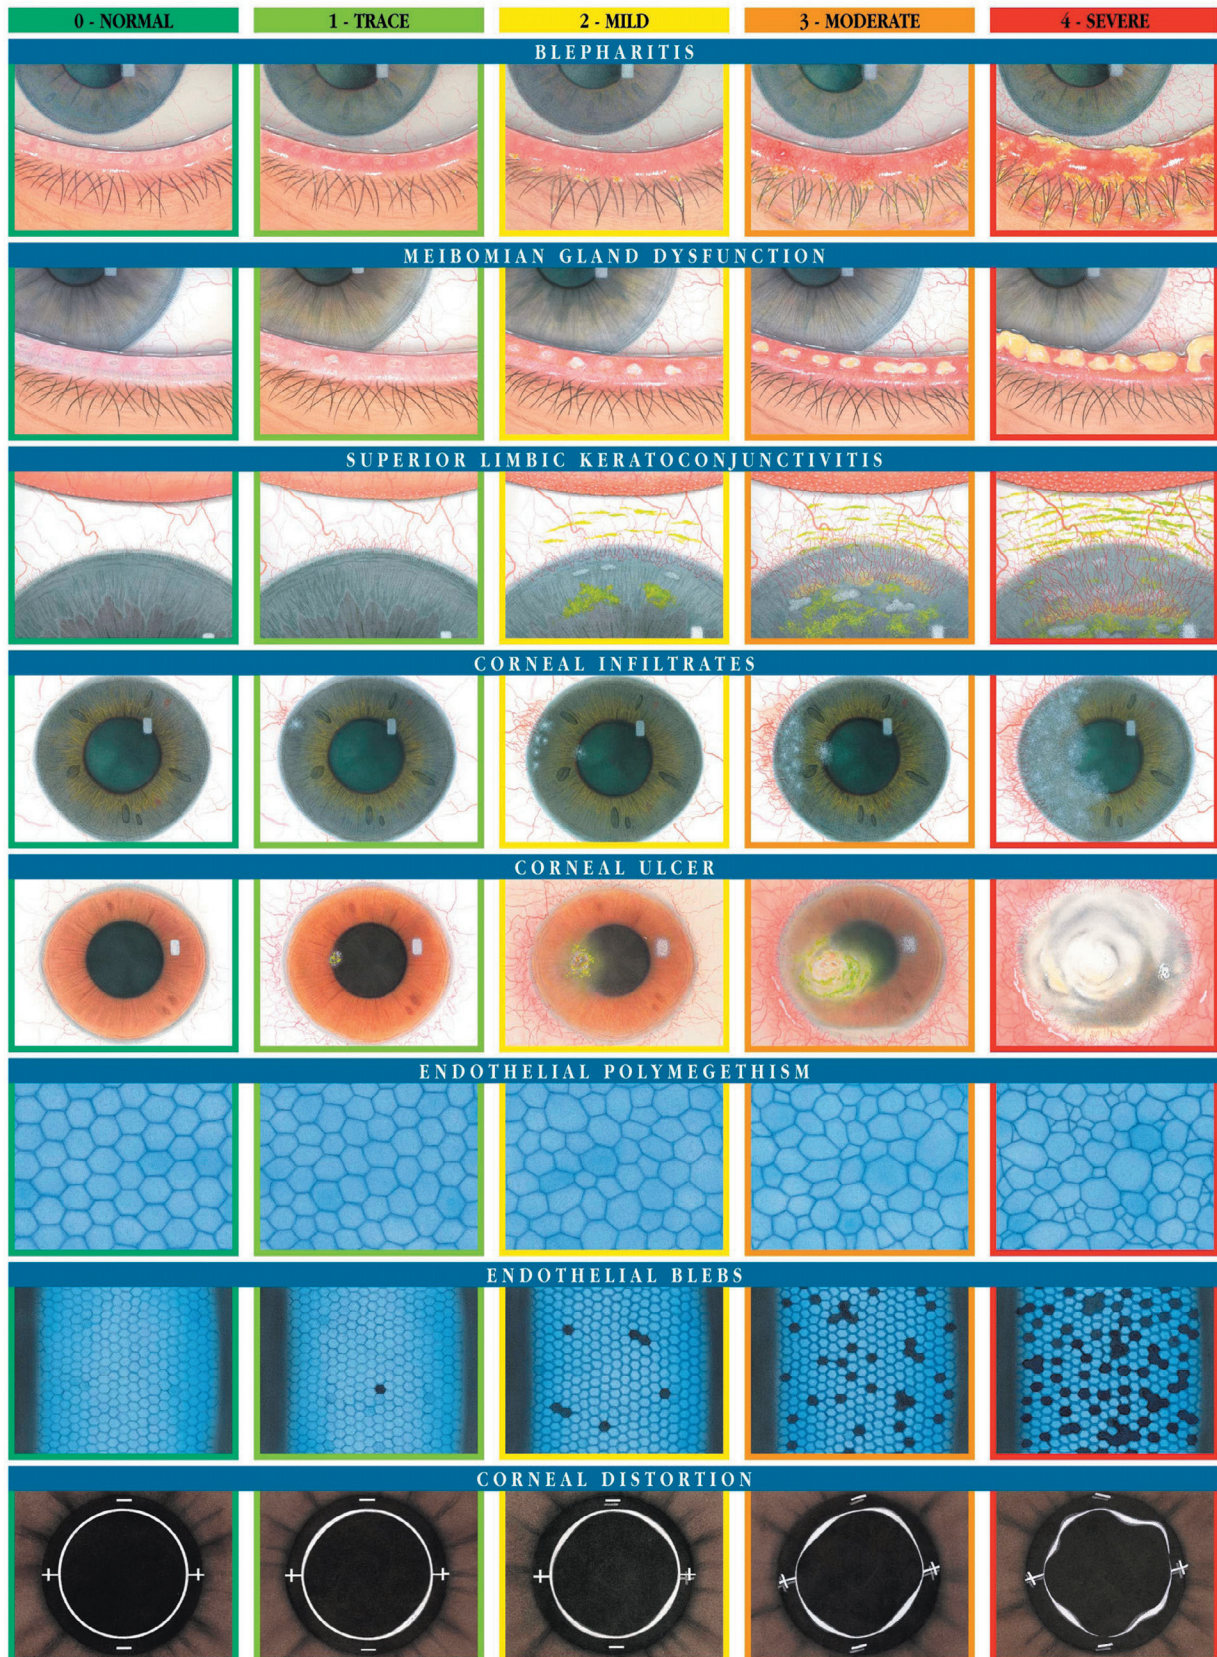

EFRON GRADING SCALES FOR CONTACT LENS COMPLICATIONS

EFRON GRADING SCALES FOR CONTACT LENS COMPLICATIONS